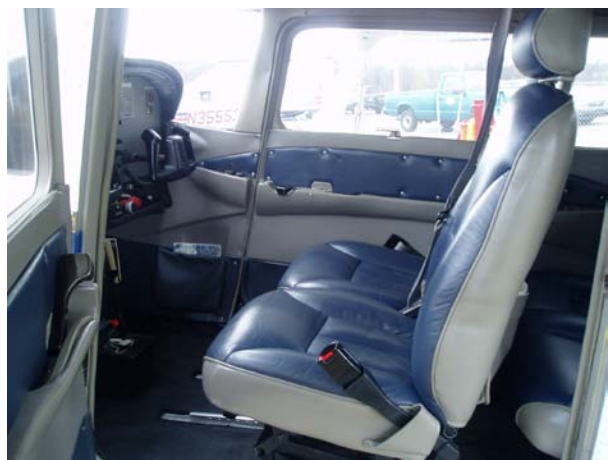

### N871CP

Rental Rate: \$97.00/hour

Make: Cessna

Model: 172 (180hp)

Year: 1999

Empty Weight: 1665.5

Max Gross Weight: 2550.0

Equipment Code: G