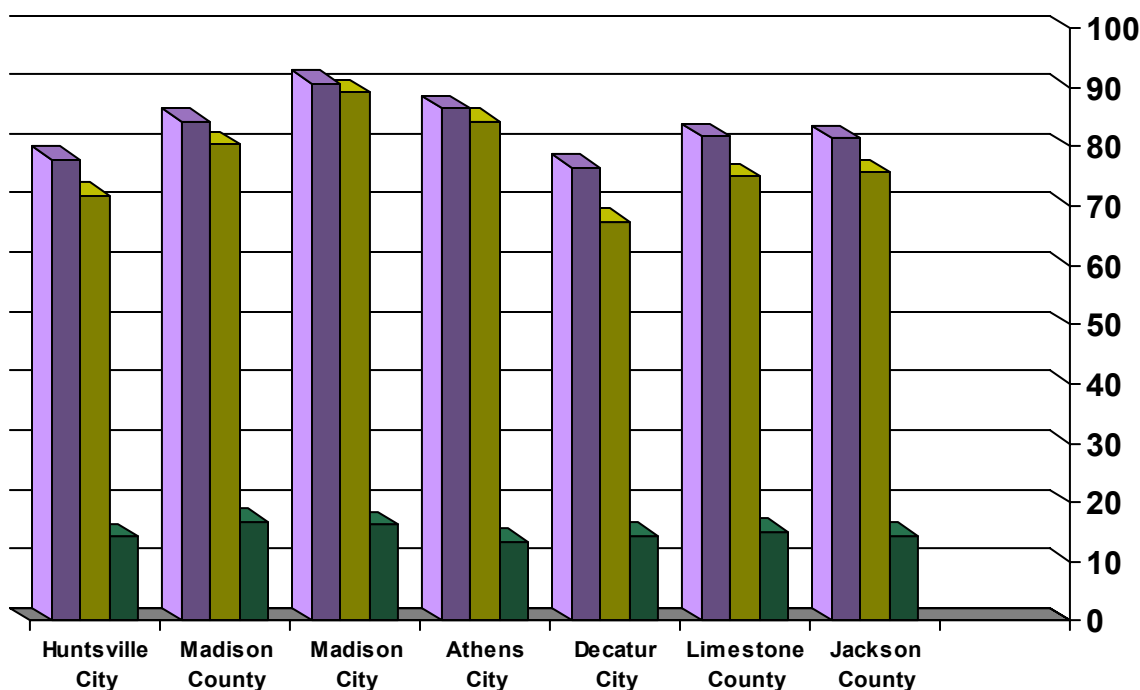

School Information

School District	Number of Schools	Web Information	Contact Information
Athens City	7 Schools	http://www.acs-k12.org/	(256) 233-6635
Huntsville City	51 Schools	http://www.hsv.k12.al.us/	(256) 428-6800
Madison City	10 Schools	http://www.madisoncity.k12.al.us/	(256) 464-8370
Madison County	12 Schools	http://www.madison.k12.al.us/	(256) 852-2557
Decatur City Schools	19 Schools	http://www.dcs.edu/	(256) 552-3000
Limestone County	13 Schools	http://www.lcsk12.org/	(256) 232-5353
Jackson County	19 Schools	http://www.jackson.k12.al.us	(256) 259-9500

High School Schedules

Huntsville City:
4x4 Butler High, Columbia High, Johnson High, Lee High, New Century
7 Period Grissom High, Huntsville High

Athens, Limestone, Madison City, Madison County, Decatur City, Jackson County
All high schools on 4x4 block schedules

Decatur City Schools
7 period schedule

Advanced Classes/Magnet Schools

Huntsville City:
High Schools: Columbia (International Baccalaureate 2007-2008), Johnson (International Education), Lee (Arts & Engineering), All other Huntsville high schools have AP courses

Middle Schools: Williams Middle, Academy for Academics & Arts, Academy for Science & Foreign Language

Decatur City, Madison City, Madison County, Athens City, Limestone County & Jackson County: All have AP courses

Important School Comparisons and Statistics

For Any School related Questions (Grades K-12) Please contact the School Liaison Office 256-842-3069

Dewayne.baldwin@redstone.army.mil